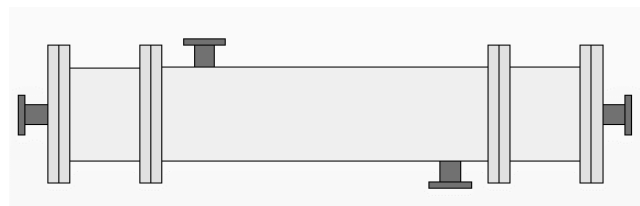

☐ Shell & Tube Heat Exchangers